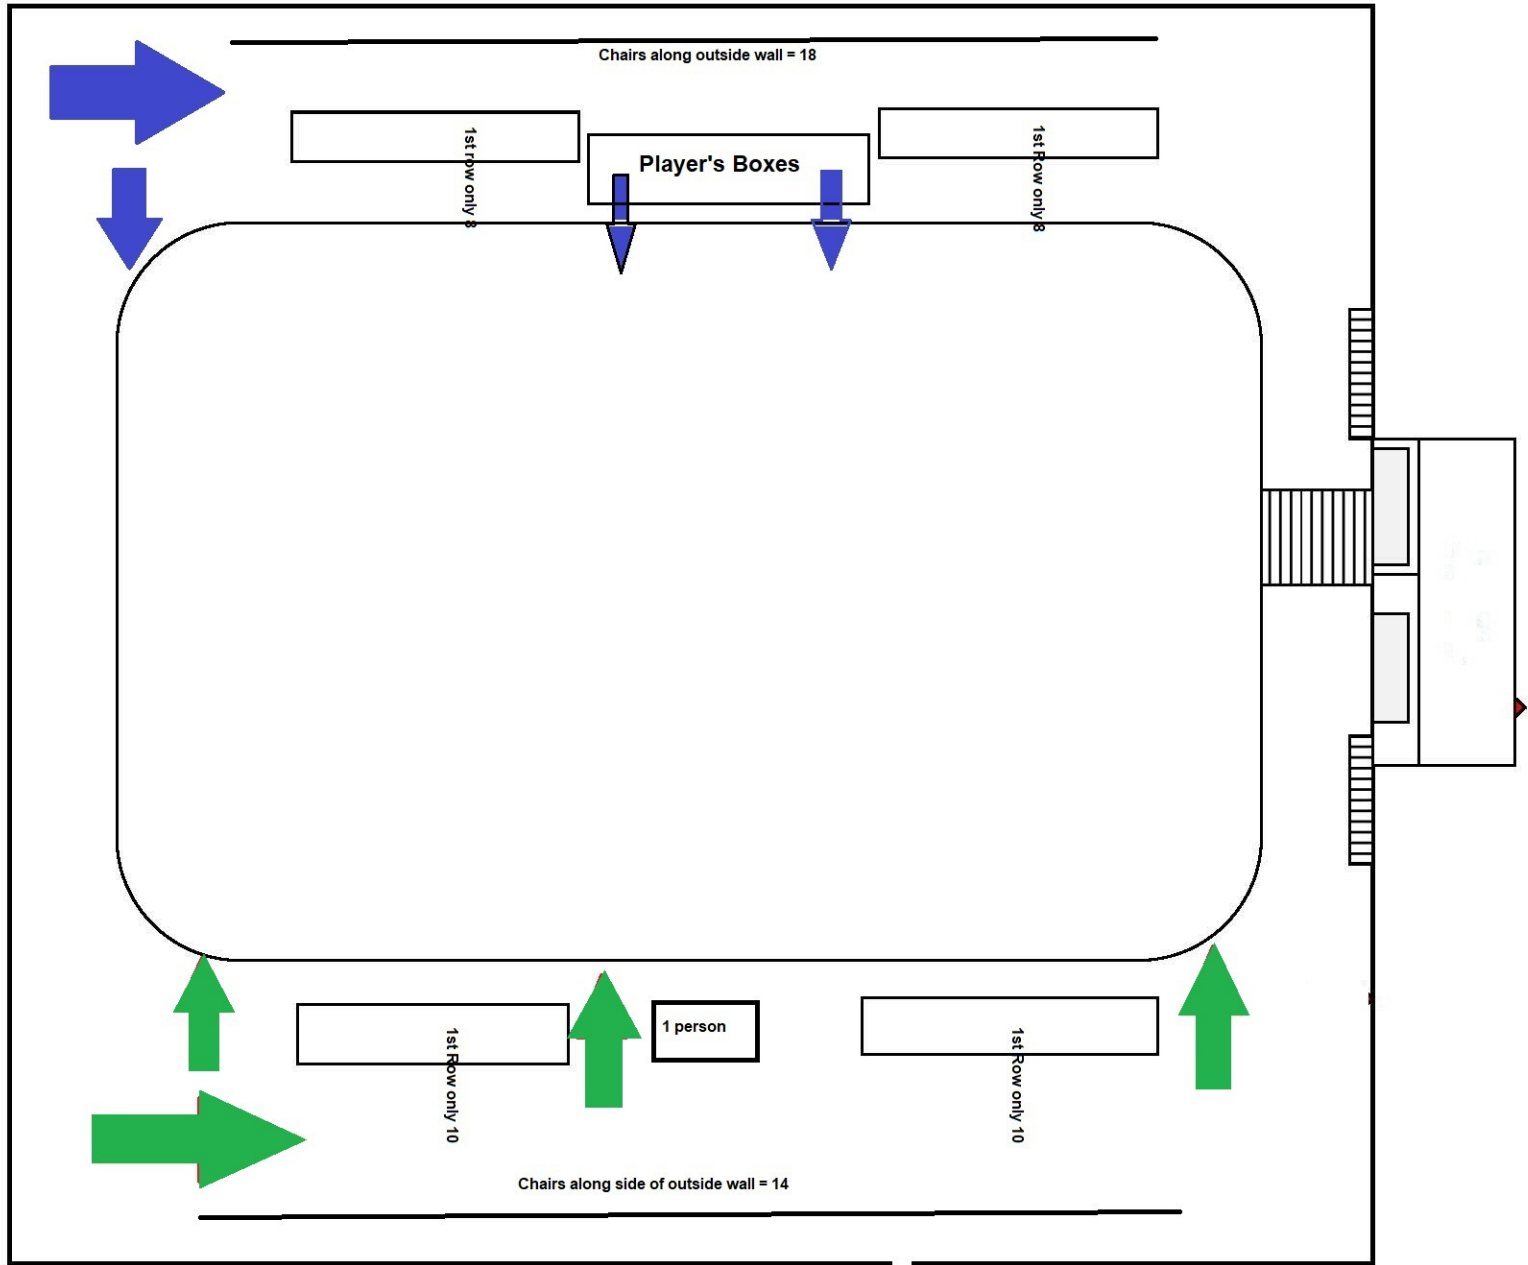

Blue Exit Doors

Coldwater & District Community Centre
Arena Floor

Green Exit Doors